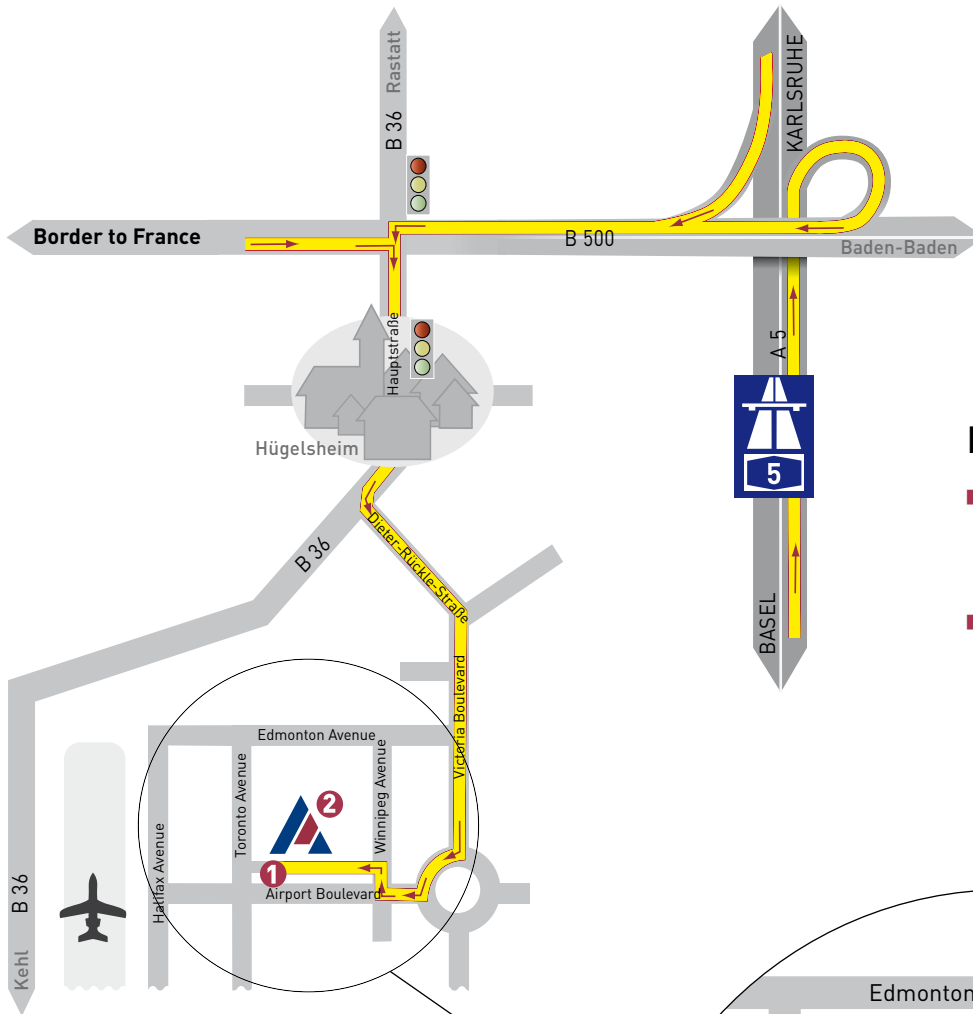

ITINERARY TO ADDI-DATA GMBH

FOR TRAVELLING BY CAR

coming from north or south

- Motorway A5 *Karlsruhe – Basel*
- Exit Baden-Baden / No. 51
- Continue on the B500 towards France.
- At the nearest intersection, turn left onto the B36 and follow the road signs marked *Baden-Airpark*.
- After passing through the village of *Hügelsheim*, turn left onto Dieter-Rückle-Str. (and Victoria Boulevard).
- At the roundabout, take the 1st exit to the terminal (Airport Boulevard, Sector B).
- Turn into the 1st road on the right (Winnipeg Avenue).
- Shortly after, turn left to be in front of the Airpark Business Center.
- The ADDI-DATA parking area is in front of the main building entrance.

coming from France

- Motorway A35
Lauterbourg – Strasbourg
- Exit Roppenheim / No. 56
- Continue towards Baden-Baden.
- After passing the Rhine, at the nearest intersection, turn right onto the B36.
- Follow the road signs marked *Baden-Airpark*.
- After passing through the village of *Hügelsheim*, turn left onto Dieter-Rückle-Str. (and Victoria Boulevard).
- At the roundabout, take the 1st exit to the terminal (Airport Boulevard, Sector B).
- Turn into the 1st road on the right (Winnipeg Avenue).
- Shortly after, turn left to be in front of the Airpark Business Center.
- The ADDI-DATA parking area is in front of the main building entrance.

DIRECTIONS

PLEASE CONSIDER

- Please always use the two company parking spaces **1** or, if they are engaged, the employee parking lot **2**.
- Outside of these areas, a valid parking ticket is needed on the complete Baden-Airpark area. Illegally parked vehicles will be towed at the expense of the owner.